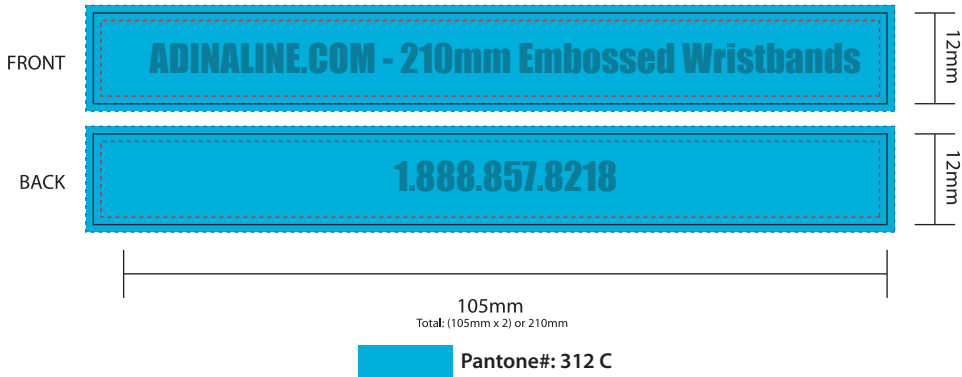

(Includes 1 Solid Coated PMS Color)

NOTE: Standard Embossed Wristbands have the same color text as band - Imprint can be supplied in Black

Product #: AD-ESW
Embossed Silicone Wristbands
Size: 210mm x 12mm

-  Cut Margin; Represents area in which all copy should be placed
-  Cut Line / Die Line; Represents the edge of the product
-  Bleed Line; Represents how far the image/color should extend to