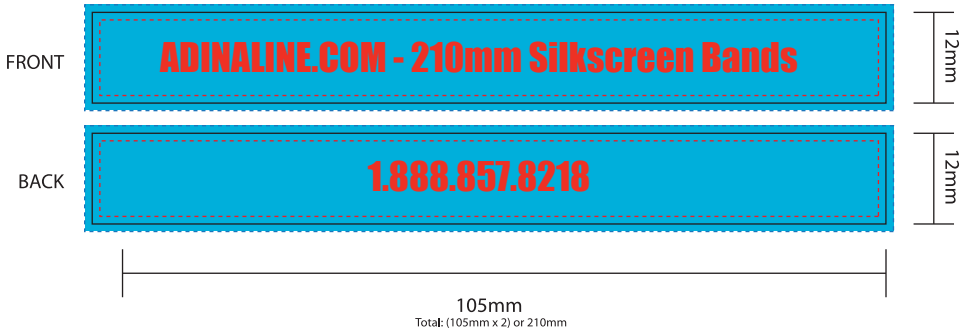

(Includes 2 Solid Coated PMS Colors)

NOTE: Silkscreen wristbands can choose 1 color for the band and 1 color for the imprint at no extra charge  
For an additional charge, up to 4 colors can be included in the imprint

 **Pantone#: 312 C**

 **Pantone#: 485 C**

Product #: AD-SSSW  
Silkscreen Silicone Wristbands  
Size: 210mm x 12mm

-  Cut Margin; Represents area in which all copy should be placed
-  Cut Line / Die Line; Represents the edge of the product
-  Bleed Line; Represents how far the image/color should extend to