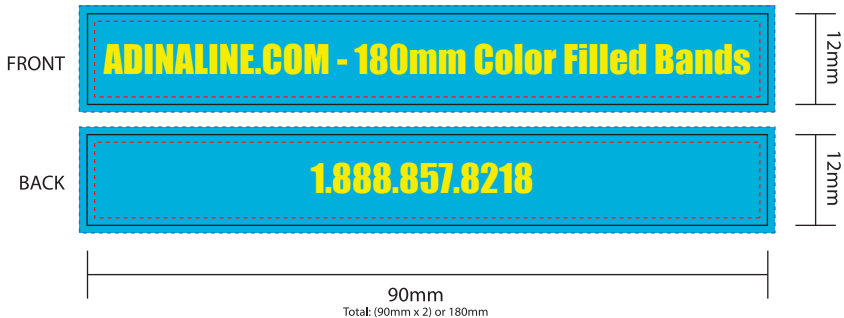

(Includes 2 Solid Coated PMS Colors)

NOTE: With Color Filled wristbands you can choose 1 color for the band and 1 color for the imprint at no extra charge
For an additional charge, up to 4 colors can be included in the imprint

 **Pantone#: 312 C**

 **Pantone#: 3955 C**

Product #: AD-SSSW
Color Filled Silicone Wristbands
Size: 180mm x 12mm

-  Cut Margin; Represents area in which all copy should be placed
-  Cut Line / Die Line; Represents the edge of the product
-  Bleed Line; Represents how far the image/color should extend to