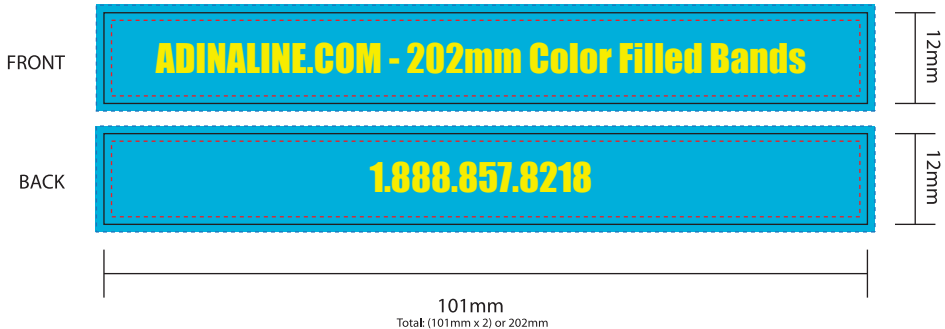

(Includes 2 Solid Coated PMS Colors)

NOTE: With Color Filled wristbands you can choose 1 color for the band and 1 color for the imprint at no extra charge
For an additional charge, up to 4 colors can be included in the imprint

 **Pantone#: 312 C**

 **Pantone#: 3955 C**

Product #: AD-SSSW
Color Filled Silicone Wristbands
Size: 202mm x 12mm

-  Cut Margin; Represents area in which all copy should be placed
-  Cut Line / Die Line; Represents the edge of the product
-  Bleed Line; Represents how far the image/color should extend to