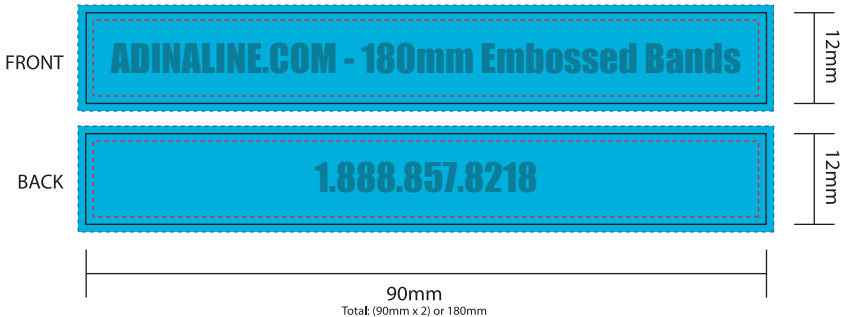

(Includes 1 Solid Coated PMS Color)

NOTE: Standard Embossed Wristbands have the same color text as band - Imprint can be supplied in Black

 **Pantone#: 312 C**

Product #: AD-ESW  
Embossed Silicone Wristbands  
Size: 180mm x 12mm

-  Cut Margin; Represents area in which all copy should be placed
-  Cut Line / Die Line; Represents the edge of the product
-  Bleed Line; Represents how far the image/color should extend to