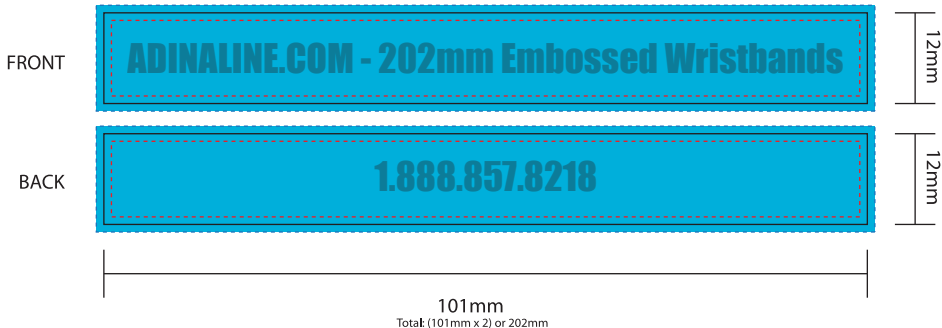

(Includes 1 Solid Coated PMS Color)

NOTE: Standard Embossed Wristbands have the same color text as band - Imprint can be supplied in Black

 **Pantone#: 312 C**

Product #: AD-ESW  
Embossed Silicone Wristbands  
Size: 202mm x 12mm

-  Cut Margin; Represents area in which all copy should be placed
-  Cut Line / Die Line; Represents the edge of the product
-  Bleed Line; Represents how far the image/color should extend to