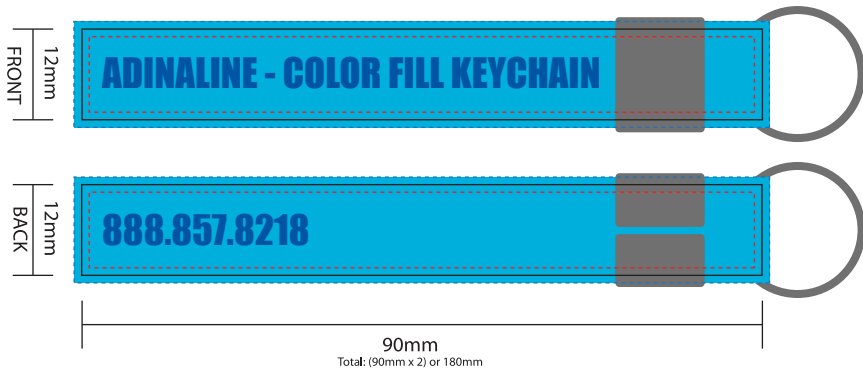

(Includes 2 Solid Coated PMS Colors)

NOTE: With Color Filled wristbands you can choose 1 color for the band and 1 color for the imprint at no extra charge
For an additional charge, up to 4 colors can be included in the imprint

Pantone#: 312 C

Pantone#: Reflex Blue C

Product #: AD-KCSW
Key Chain Color Filled Wristbands
Size: 180mm x 12mm

-  Cut Margin; Represents area in which all copy should be placed
-  Cut Line / Die Line; Represents the edge of the product
-  Bleed Line; Represents how far the image/color should extend to